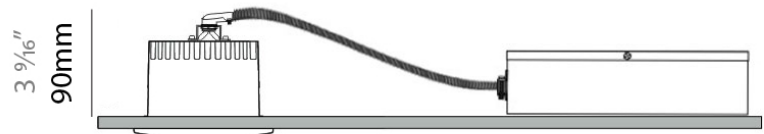

DIXIT RA8 RECESSED

L5600821

PROJECT	
TYPE	
NOTES	
QUANTITY	
DATE	

GENERAL

Series: Dixit
Subseries: Dixit RA8
Brand: Ivela
Division: Architectural
Mounting Type: Recessed
Mounting Location: Ceiling
Subcategory: Downlight

PHYSICAL

Shape: Round
Diameter (mm): 80
Diameter (in): 3 1/8
Height (mm): 50
Height (in): 1 15/16
Min. Recessing Depth (mm): 90
Min. Recessing Depth (in): 3 9/16
Light Distribution: Downlight
Weight (kg): 0.5
Weight (lbs): 1.1
Installation Requirement: Housing Required
Fixture Material: Aluminum

ELECTRICAL

Lamp Type: LED
Total Output Wattage (W): 6.5
Input Voltage (V): 120
Constant Current (MA): 350

LED

Color Temperature (°K): 3000
Max. Delivered Lumen (lm): 501
Nominal Lumen (lm): 550
CRI: >80 CRI
Lamp Life (hrs): 50000

OPTICAL

Optic°: 24

RATINGS AND CERTIFICATIONS

Certified By: Certified for North American Standards