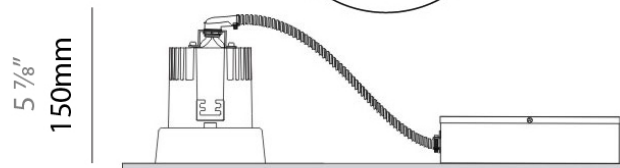

DIXIT RA8 RECESSED

L5600521

PROJECT	
TYPE	
NOTES	
QUANTITY	
DATE	

GENERAL

Series: Dixit
Subseries: Dixit RA8
Brand: Ivela
Division: Architectural
Mounting Type: Recessed
Mounting Location: Ceiling
Subcategory: Downlight

PHYSICAL

Shape: Round
Diameter (mm): 96
Diameter (in): 3 3/4
Height (mm): 110
Height (in): 4 5/16
Min. Recessing Depth (mm): 150
Min. Recessing Depth (in): 5 7/8
Light Distribution: Downlight
Weight (kg): 0.5
Weight (lbs): 1.10
Installation Requirement: Housing Required
Fixture Material: Aluminum

ELECTRICAL

Input Wattage Range: 10 - 19 W
Lamp Type: LED
Total Output Wattage (W): 9.5
Dimming: Tri-Mode (Non-Dimming and Phase Dimming (120Vac only) and 0-10V Dimming)
Driver Included: No
Driver Location: Recessed Housing
Driver Type: Constant Current - Universal
Driver Class: Class 2
Input Voltage (V): 120 - 277
Constant Current (mA): 350

LED

Color Temperature (°K): 3000
Max. Delivered Lumen (lm): 983
Nominal Lumen (lm): 1000
CRI: >80 CRI
Lamp Life (hrs): 50000

OPTICAL

Reflector°: 24

RATINGS AND CERTIFICATIONS

Certified By: Certified for North American Standards
IP rating: IP44